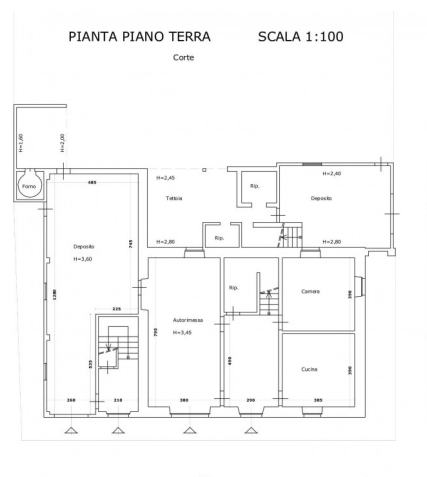

## Single House for sale in Montefiore dell'Aso

**€ 320.000**  
**Ref. PU-027**

**253 sq.m. | Bathrooms: 2 | Bedrooms: 5 | Rooms: 13**

The Puzielli Real Estate Agency offers a single house with garden and terrace for sale in Montefiore dell'Aso. The property for sale is spread over three levels for a total of 253 commercial m2. The ground floor consists of a garage, a cellar, a storage room, a kitchen, a bedroom and a storage room. The first floor consists of a living room, kitchen, dining room, hallway, three double bedrooms, a single bedroom, two bathrooms and a closet. The attic is on the second floor. The property includes a terrace of approximately 15 m2, a garden of approximately 185 m2 and a balcony.

PIANTA PIANO AMMEZZATO

PIANTA PIANO PRIMO

PIANTA PIANO SECONDO

SCALA 1:100