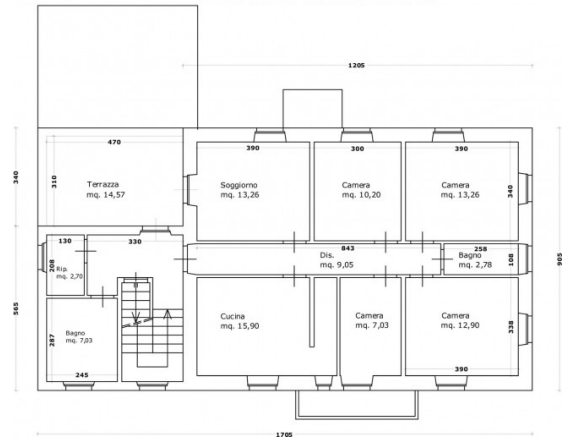

## Single House for sale in Montefiore dell'Aso

**€ 320.000**  
**Ref. PU-027**

**253 sq.m. | Bathrooms: 2 | Bedrooms: 5 | Rooms: 13**

The Puzielli Real Estate Agency offers a single house with garden and terrace for sale in Montefiore dell'Aso. The property for sale is spread over three levels for a total of 253 commercial m2. The ground floor consists of a garage, a cellar, a storage room, a kitchen, a bedroom and a storage room. The first floor consists of a living room, kitchen, dining room, hallway, three double bedrooms, a single bedroom, two bathrooms and a closet. The attic is on the second floor. The property includes a terrace of approximately 15 m2, a garden of approximately 185 m2 and a balcony.

PIANTA PIANO AMMEZZATO

PIANTA PIANO PRIMO

PIANTA PIANO SECONDO

SCALA 1:100